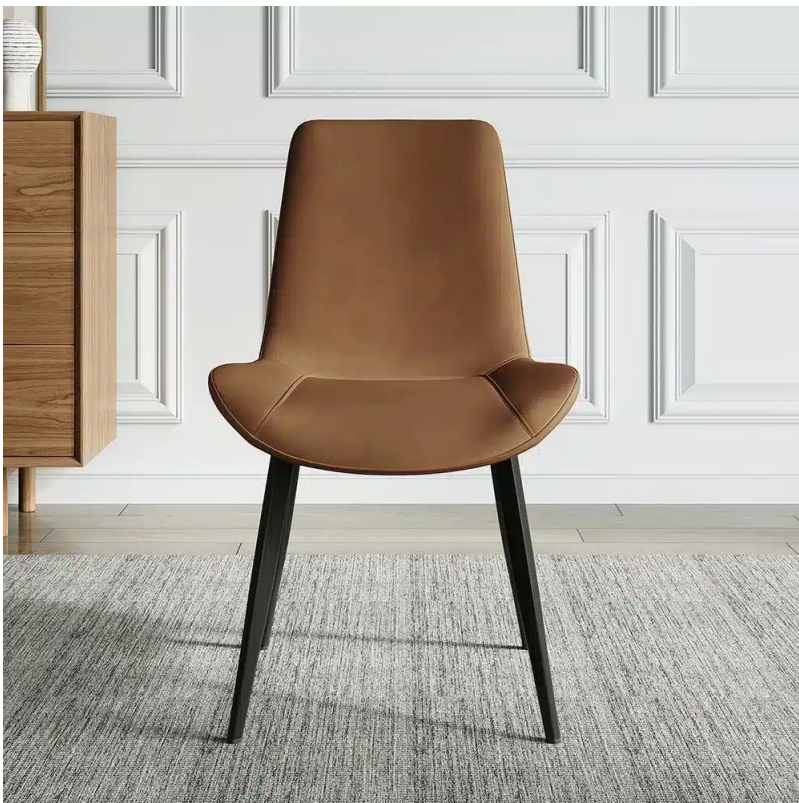

Only Console

33000 L.E

Aeolian Wardrobe 2023

1 L.E

Price per meter 12000 Egyptian Pound

Afal Dining Chairs

Only One dining Chair

13000 L.E